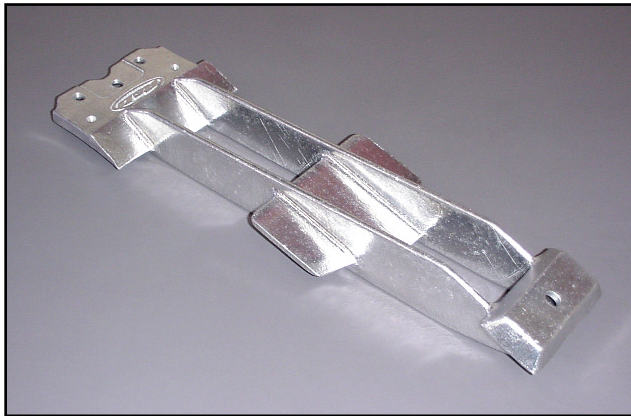

**Email: scott@hotproductsusa.com**

**Sea-Doo RXP Aquavein Intake Grate  
Now Available**

New from the #1 Intake Grate Manufacturer in the world, the RXP 215 Aquavein Intake Grate is now available. The Aquavein grate for Sea-Doo's new RXP is an absolute necessity to harness the supercharged 215 horse powered beast of an engine! The patented wing design delivers zero cavitation, quicker acceleration, improved low and high speed cornering, greater straight line stability and an overall increase in speed. The cast aluminum design installs easily in minutes with basic tools.

**Sea-Doo RXP Power Plenum Filter Kit  
Now Available**

A hot rod should run and sound like a hot rod! The new R&D RXP Power Plenum Filter Kit will get the job done with a definite, noticeable increase in throttle response and acceleration, as well as increase RPM's between 50 and 100! The R&D RXP Power Plenum Filter Kit gives the RXP 215 s engine a high performance racing look, sound, and performance without sacrificing an ounce of reliability!